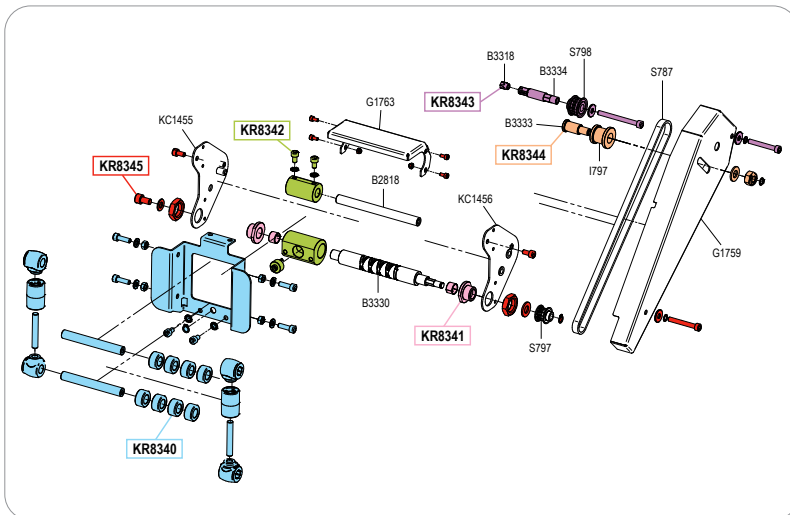

**GB****Item-No. 1.614.010**

- 1/2" - 5/8" hose
- for model OSM 610

| Art.Nr. | Menge |
|---------|-------|
| Item-No | Qty   |
| B1063   | 1     |
| B3318   | 1     |
| B3329   | 1     |
| B3333   | 1     |
| B3334   | 1     |
| G1759   | 1     |
| G1760   | 1     |
| I797    | 1     |
| KC1455  | 1     |
| KC1456  | 1     |
| S787    | 1     |
| S797    | 1     |
| S798    | 1     |

**Ersatzteile, Set**  
Spare parts, set

|        |   |
|--------|---|
| KR8340 | 1 |
| KR8341 | 1 |
| KR8342 | 1 |
| KR8343 | 1 |
| KR8344 | 1 |
| KR8345 | 1 |

**DE****Art.-Nr. 1.714.010**

- 1/2" - 5/8" Schlauch
- für Modell OSM 710

**GB****Item-No. 1.714.010**

- 1/2" - 5/8" hose
- for model OSM 710

| Art.Nr. | Menge |
|---------|-------|
| Item-No | Qty   |
| B2818   | 1     |
| B3318   | 1     |
| B3330   | 1     |
| B3333   | 1     |
| B3334   | 1     |
| G1759   | 1     |
| G1763   | 1     |
| I797    | 1     |
| KC1455  | 1     |
| KC1456  | 1     |
| S787    | 1     |
| S797    | 1     |
| S798    | 1     |