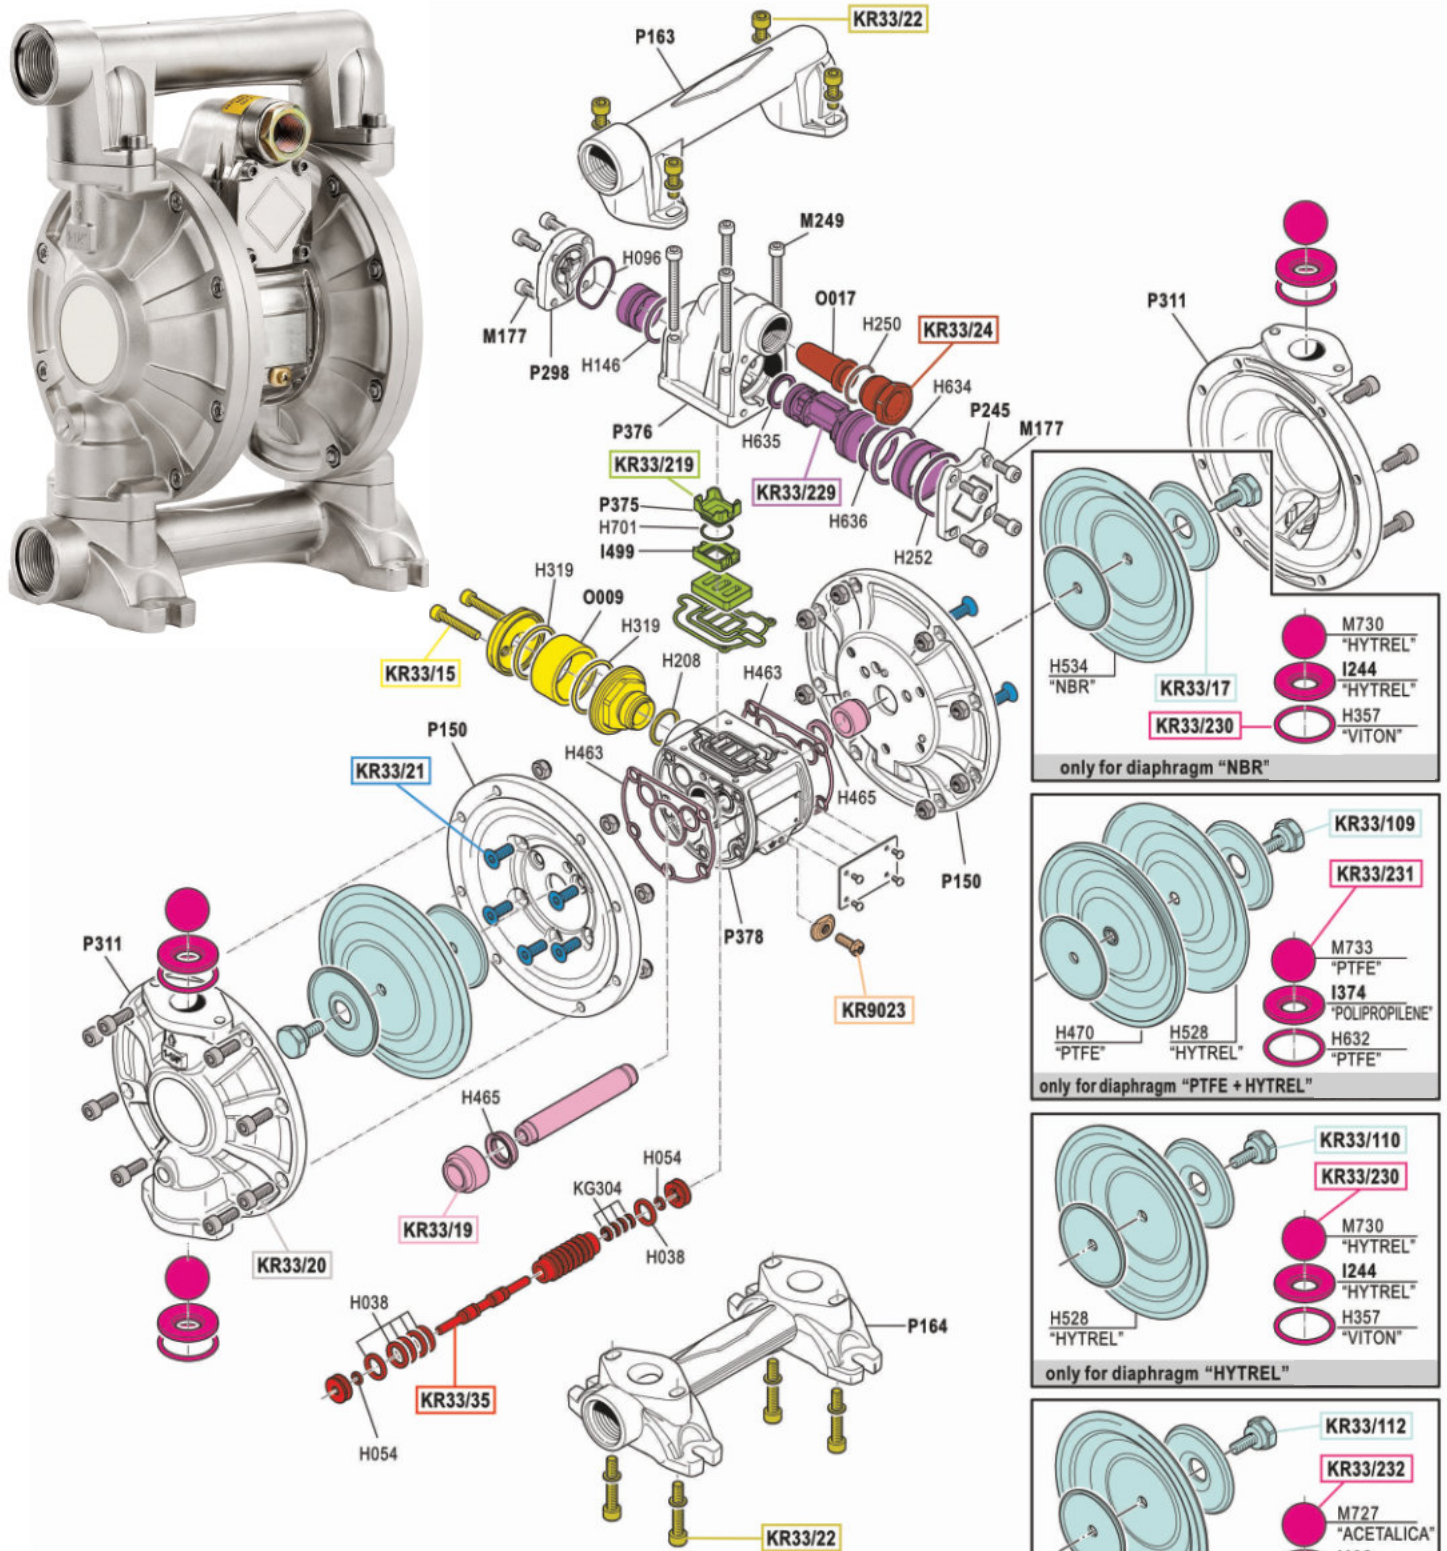

# Ersatzteilliste Doppelmembranpumpen

## Spare part list Double diaphragm pump

Pumpengehäuse / pump casing Aluminium

**Membran / membranes**

EPDM	7.550.100
Hytrell	7.550.110
NBR	7.550.120
Santoprene	7.550.130
PTFE + Hytrell	7.550.140

only for diaphragm "NBR"

- M730 "HYTREL"
- I244 "HYTREL"
- H357 "VITON"

only for diaphragm "PTFE + HYTREL"

- M733 "PTFE"
- I374 "POLIPROPILENE"
- H632 "PTFE"

only for diaphragm "HYTREL"

- M730 "HYTREL"
- I244 "HYTREL"
- H357 "VITON"