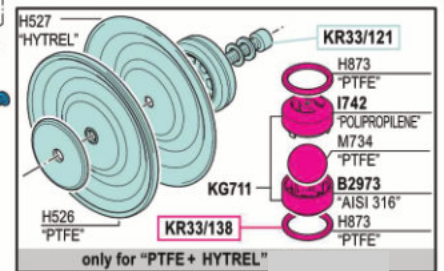

Ersatzteilliste Doppelmembranpumpen

Spare part list Double diaphragm pump

Pumpengehäuse / pump casing Polypropylen

Membran / membranes

EPDM	7.205.100
Hytrel	7.205.110
NBR	7.205.120
Santoprene	7.205.130
PTFE + Hytrel	7.205.140

Ersatzteilliste Doppelmembranpumpen

Spare part list Double diaphragm pump

Ersatzteile, Set Spare parts, set	Art.Nr. Item-No	Menge Qty	Art.Nr. Item-No	Menge Qty
KR33/27	H700	1	KR33/209 (air distributor gaskets kit)	1
KR33/31	H708	2	KR33/210 (motor gaskets kit)	1
KR33/49	I444	2	KR33/286 (diaphragm + valve kit NBR)	1
KR33/95	I468	1	KR33/287 (diaphragm + valve kit PTFE+Hytrel)	1
KR33/96	I469	1	KR33/288 (diaphragm + valve kit Hytrel)	1
KR33/151	I482	1	KR33/289 (diaphragm + valve kit EPDM)	1
KR33/98	I498	1	KR33/290 (diaphragm + valve kit Santoprene)	1
KR33/99	KC795	1		
KR33/100	KC1260	1		
KR33/120 (NBR)	KC1327	1		
KR33/121 (PTFE+Hytrel)	KC1330	1		
KR33/122 (Hytrel)	KC797	2	KS33/150 (NBR) includes KR33/209, KR33/210, KR33/286	1
KR33/123 (EPDM)	M1033	4	KS33/151 (PTFE+Hytrel) includes KR33/209, KR33/210, KR33/287	1
KR33/124 (Santoprene)	M1045	4	KS33/152 (Hytrel) includes KR33/209, KR33/210, KR33/288	1
KR33/138 (PTFE+Hytrel)	M438	2	KS33/153 (EPDM) includes KR33/209, KR33/210, KR33/289	1
KR33/139 (Hytrel)	M467	2	KS33/154 Santoprene includes KR33/209, KR33/210, KR33/290	1
KR33/140 (EPDM)	0036	1		
KR33/141 (Santoprene)	P374	1		
KR33/150	H527 (Hytrel)	2		
	H535 (NBR)	2		
	H557 (EPDM)	2		
	H617 (Santoprene)	2		
	H850 (PTFE)	2		
	H209 (Viton)	8		
	H873 (PTFE)	8		
	M711	4		
	M731 (Acetalica)	4		
	M734 (PTFE)	4		
	M760 (Santoprene)	4		