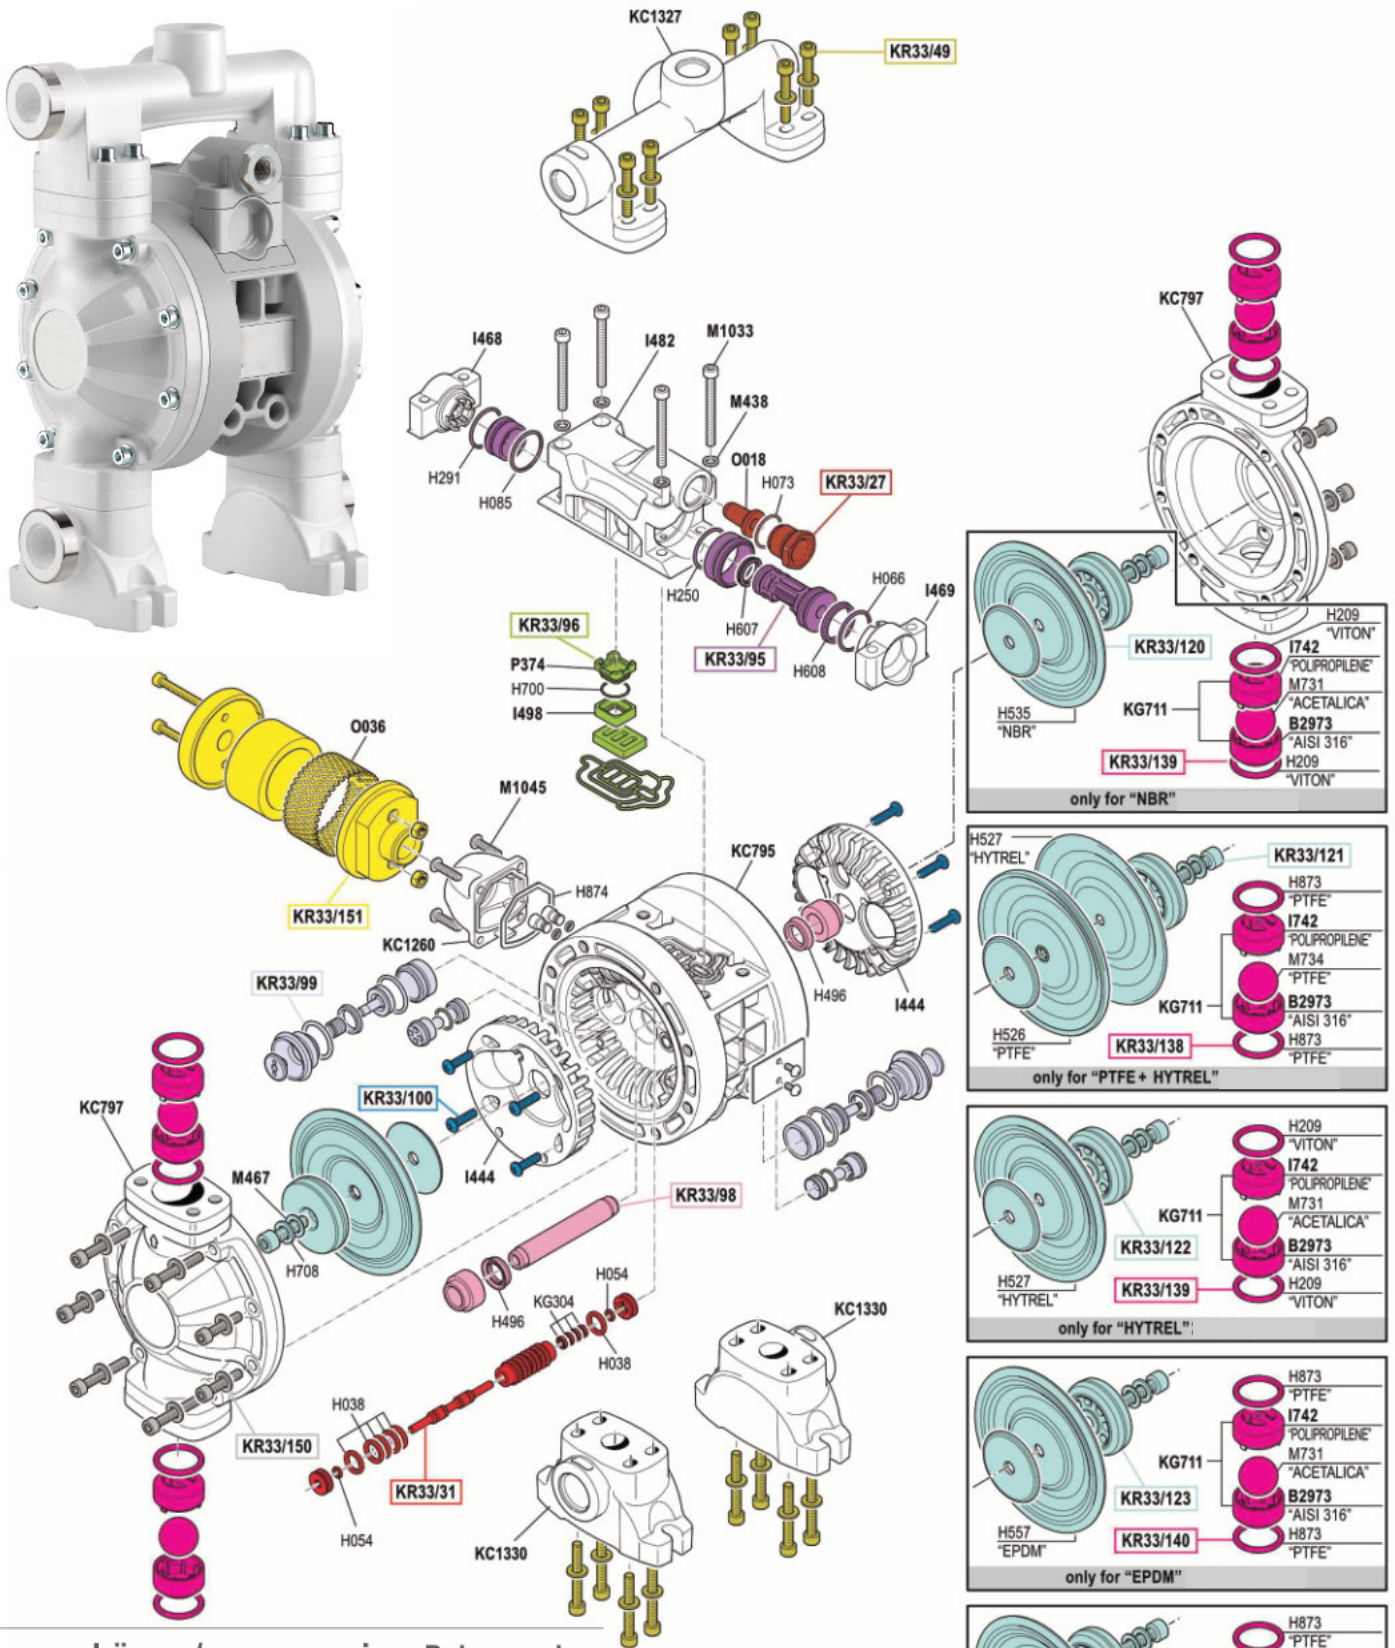

Ersatzteilliste Doppelmembranpumpen

Spare part list Double diaphragm pump

Pumpengehäuse / pump casing Polypropylen

Membran / membranes

EPDM	7.205.100
Hytrel	7.205.110
NBR	7.205.120
Santoprene	7.205.130
PTFE + Hytrel	7.205.140

Ersatzteilliste Doppelmembranpumpen

Spare part list Double diaphragm pump

Ersatzteile, Set Spare parts, set	Art.Nr. Item-No	Menge Qty	Art.Nr. Item-No	Menge Qty
KR33/27	H700	1	KR33/209 (air distributor gaskets kit)	1
KR33/31	H708	2	KR33/210 (motor gaskets kit)	1
KR33/49	I444	2	KR33/286 (diaphragm + valve kit NBR)	1
KR33/95	I468	1	KR33/287 (diaphragm + valve kit PTFE+Hytrel)	1
KR33/96	I469	1	KR33/288 (diaphragm + valve kit Hytrel)	1
KR33/151	I482	1	KR33/289 (diaphragm + valve kit EPDM)	1
KR33/98	I498	1	KR33/290 (diaphragm + valve kit Santoprene)	1
KR33/99	KC795	1		
KR33/100	KC1260	1		
KR33/120 (NBR)	KC1327	1		
KR33/121 (PTFE+Hytrel)	KC1330	1		
KR33/122 (Hytrel)	KC797	2	KS33/150 (NBR) includes KR33/209, KR33/210, KR33/286	1
KR33/123 (EPDM)	M1033	4	KS33/151 (PTFE+Hytrel) includes KR33/209, KR33/210, KR33/287	1
KR33/124 (Santoprene)	M1045	4	KS33/152 (Hytrel) includes KR33/209, KR33/210, KR33/288	1
KR33/138 (PTFE+Hytrel)	M438	2	KS33/153 (EPDM) includes KR33/209, KR33/210, KR33/289	1
KR33/139 (Hytrel)	M467	2	KS33/154 Santoprene includes KR33/209, KR33/210, KR33/290	1
KR33/140 (EPDM)	0036	1		
KR33/141 (Santoprene)	P374	1		
KR33/150	H527 (Hytrel)	2		
	H535 (NBR)	2		
	H557 (EPDM)	2		
	H617 (Santoprene)	2		
	H850 (PTFE)	2		
	H209 (Viton)	8		
	H873 (PTFE)	8		
	M711	4		
	M731 (Acetalica)	4		
	M734 (PTFE)	4		
	M760 (Santoprene)	4		