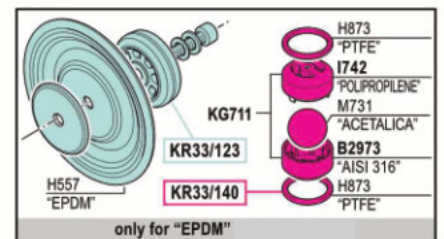

Ersatzteilliste Doppelmembranpumpen

Spare part list Double diaphragm pump

Pumpengehäuse / pump casing Polypropylen

Membran / membranes

EPDM	7.205.100
Hytrel	7.205.110
NBR	7.205.120
Santoprene	7.205.130
PTFE + Hytrel	7.205.140

Ersatzteilliste Doppelmembranpumpen

Spare part list Double diaphragm pump

Ersatzteile, Set Spare parts, set	Art.Nr. Item-No	Menge Qty	Art.Nr. Item-No	Menge Qty
KR33/27	H700	1	KR33/209 (air distributor gaskets kit)	1
KR33/31	H708	2	KR33/210 (motor gaskets kit)	1
KR33/49	I444	2	KR33/286 (diaphragm + valve kit NBR)	1
KR33/95	I468	1	KR33/287 (diaphragm + valve kit PTFE+Hytrel)	1
KR33/96	I469	1	KR33/288 (diaphragm + valve kit Hytrel)	1
KR33/151	I482	1	KR33/289 (diaphragm + valve kit EPDM)	1
KR33/98	I498	1	KR33/290 (diaphragm + valve kit Santoprene)	1
KR33/99	KC795	1		
KR33/100	KC1260	1		
KR33/120 (NBR)	KC1327	1		
KR33/121 (PTFE+Hytrel)	KC1330	1		
KR33/122 (Hytrel)	KC797	2	KS33/150 (NBR) includes KR33/209, KR33/210, KR33/286	1
KR33/123 (EPDM)	M1033	4	KS33/151 (PTFE+Hytrel) includes KR33/209, KR33/210, KR33/287	1
KR33/124 (Santoprene)	M1045	4	KS33/152 (Hytrel) includes KR33/209, KR33/210, KR33/288	1
KR33/138 (PTFE+Hytrel)	M438	2	KS33/153 (EPDM) includes KR33/209, KR33/210, KR33/289	1
KR33/139 (Hytrel)	M467	2	KS33/154 Santoprene includes KR33/209, KR33/210, KR33/290	1
KR33/140 (EPDM)	0036	1		
KR33/141 (Santoprene)	P374	1		
KR33/150	H527 (Hytrel)	2		
	H535 (NBR)	2		
	H557 (EPDM)	2		
	H617 (Santoprene)	2		
	H850 (PTFE)	2		
	H209 (Viton)	8		
	H873 (PTFE)	8		
	M711	4		
	M731 (Acetalica)	4		
	M734 (PTFE)	4		
	M760 (Santoprene)	4		