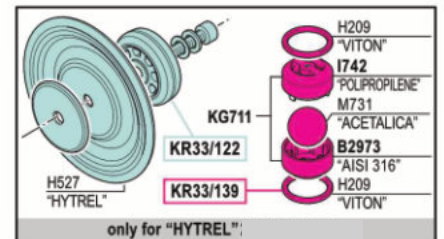

Ersatzteilliste Doppelmembranpumpen

Spare part list Double diaphragm pump

Pumpengehäuse / pump casing Polypropylen

Membran / membranes

EPDM	7.205.100
Hytrel	7.205.110
NBR	7.205.120
Santoprene	7.205.130
PTFE + Hytrel	7.205.140

Ersatzteilliste Doppelmembranpumpen

Spare part list Double diaphragm pump

Ersatzteile, Set Spare parts, set	Art.Nr. Item-No	Menge Qty	Art.Nr. Item-No	Menge Qty
KR33/27	H700	1	KR33/209 (air distributor gaskets kit)	1
KR33/31	H708	2	KR33/210 (motor gaskets kit)	1
KR33/49	I444	2	KR33/286 (diaphragm + valve kit NBR)	1
KR33/95	I468	1	KR33/287 (diaphragm + valve kit PTFE+Hytrel)	1
KR33/96	I469	1	KR33/288 (diaphragm + valve kit Hytrel)	1
KR33/151	I482	1	KR33/289 (diaphragm + valve kit EPDM)	1
KR33/98	I498	1	KR33/290 (diaphragm + valve kit Santoprene)	1
KR33/99	KC795	1		
KR33/100	KC1260	1		
KR33/120 (NBR)	KC1327	1		
KR33/121 (PTFE+Hytrel)	KC1330	1		
KR33/122 (Hytrel)	KC797	2	KS33/150 (NBR) includes KR33/209, KR33/210, KR33/286	1
KR33/123 (EPDM)	M1033	4	KS33/151 (PTFE+Hytrel) includes KR33/209, KR33/210, KR33/287	1
KR33/124 (Santoprene)	M1045	4	KS33/152 (Hytrel) includes KR33/209, KR33/210, KR33/288	1
KR33/138 (PTFE+Hytrel)	M438	2	KS33/153 (EPDM) includes KR33/209, KR33/210, KR33/289	1
KR33/139 (Hytrel)	M467	2	KS33/154 Santoprene includes KR33/209, KR33/210, KR33/290	1
KR33/140 (EPDM)	0036	1		
KR33/141 (Santoprene)	P374	1		
KR33/150	H527 (Hytrel)	2		
	H535 (NBR)	2		
	H557 (EPDM)	2		
	H617 (Santoprene)	2		
	H850 (PTFE)	2		
	H209 (Viton)	8		
	H873 (PTFE)	8		
	M711	4		
	M731 (Acetalica)	4		
	M734 (PTFE)	4		
	M760 (Santoprene)	4		