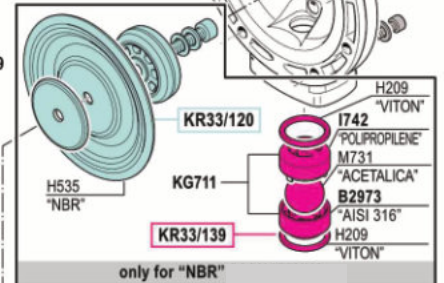

Ersatzteilliste Doppelmembranpumpen

Spare part list Double diaphragm pump

Pumpengehäuse / pump casing Polypropylen

Membran / membranes

EPDM	7.205.100
Hytrel	7.205.110
NBR	7.205.120
Santoprene	7.205.130
PTFE + Hytrel	7.205.140

Ersatzteilliste Doppelmembranpumpen

Spare part list Double diaphragm pump

Ersatzteile, Set Spare parts, set	Art.Nr. Item-No	Menge Qty	Art.Nr. Item-No	Menge Qty
KR33/27	H700	1	KR33/209 (air distributor gaskets kit)	1
KR33/31	H708	2	KR33/210 (motor gaskets kit)	1
KR33/49	I444	2	KR33/286 (diaphragm + valve kit NBR)	1
KR33/95	I468	1	KR33/287 (diaphragm + valve kit PTFE+Hytrel)	1
KR33/96	I469	1	KR33/288 (diaphragm + valve kit Hytrel)	1
KR33/151	I482	1	KR33/289 (diaphragm + valve kit EPDM)	1
KR33/98	I498	1	KR33/290 (diaphragm + valve kit Santoprene)	1
KR33/99	KC795	1		
KR33/100	KC1260	1		
KR33/120 (NBR)	KC1327	1		
KR33/121 (PTFE+Hytrel)	KC1330	1		
KR33/122 (Hytrel)	KC797	2	KS33/150 (NBR) includes KR33/209, KR33/210, KR33/286	1
KR33/123 (EPDM)	M1033	4	KS33/151 (PTFE+Hytrel) includes KR33/209, KR33/210, KR33/287	1
KR33/124 (Santoprene)	M1045	4	KS33/152 (Hytrel) includes KR33/209, KR33/210, KR33/288	1
KR33/138 (PTFE+Hytrel)	M438	2	KS33/153 (EPDM) includes KR33/209, KR33/210, KR33/289	1
KR33/139 (Hytrel)	M467	2	KS33/154 Santoprene includes KR33/209, KR33/210, KR33/290	1
KR33/140 (EPDM)	0036	1		
KR33/141 (Santoprene)	P374	1		
KR33/150	H527 (Hytrel)	2		
	H535 (NBR)	2		
	H557 (EPDM)	2		
	H617 (Santoprene)	2		
	H850 (PTFE)	2		
	H209 (Viton)	8		
	H873 (PTFE)	8		
	M711	4		
	M731 (Acetalica)	4		
	M734 (PTFE)	4		
	M760 (Santoprene)	4		