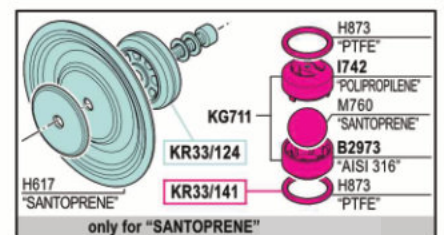

Ersatzteilliste Doppelmembranpumpen

Spare part list Double diaphragm pump

Pumpengehäuse / pump casing Polypropylen

Membran / membranes

EPDM	7.205.100
Hytrel	7.205.110
NBR	7.205.120
Santoprene	7.205.130
PTFE + Hytrel	7.205.140

Ersatzteilliste Doppelmembranpumpen

Spare part list Double diaphragm pump

Ersatzteile, Set Spare parts, set	Art.Nr. Item-No	Menge Qty	Art.Nr. Item-No	Menge Qty
KR33/27	H700	1	KR33/209 (air distributor gaskets kit)	1
KR33/31	H708	2	KR33/210 (motor gaskets kit)	1
KR33/49	I444	2	KR33/286 (diaphragm + valve kit NBR)	1
KR33/95	I468	1	KR33/287 (diaphragm + valve kit PTFE+Hytrel)	1
KR33/96	I469	1	KR33/288 (diaphragm + valve kit Hytrel)	1
KR33/151	I482	1	KR33/289 (diaphragm + valve kit EPDM)	1
KR33/98	I498	1	KR33/290 (diaphragm + valve kit Santoprene)	1
KR33/99	KC795	1		
KR33/100	KC1260	1		
KR33/120 (NBR)	KC1327	1		
KR33/121 (PTFE+Hytrel)	KC1330	1		
KR33/122 (Hytrel)	KC797	2	KS33/150 (NBR) includes KR33/209, KR33/210, KR33/286	1
KR33/123 (EPDM)	M1033	4	KS33/151 (PTFE+Hytrel) includes KR33/209, KR33/210, KR33/287	1
KR33/124 (Santoprene)	M1045	4	KS33/152 (Hytrel) includes KR33/209, KR33/210, KR33/288	1
KR33/138 (PTFE+Hytrel)	M438	2	KS33/153 (EPDM) includes KR33/209, KR33/210, KR33/289	1
KR33/139 (Hytrel)	M467	2	KS33/154 Santoprene includes KR33/209, KR33/210, KR33/290	1
KR33/140 (EPDM)	0036	1		
KR33/141 (Santoprene)	P374	1		
KR33/150	H527 (Hytrel)	2		
	H535 (NBR)	2		
	H557 (EPDM)	2		
	H617 (Santoprene)	2		
	H850 (PTFE)	2		
	H209 (Viton)	8		
	H873 (PTFE)	8		
	M711	4		
	M731 (Acetalica)	4		
	M734 (PTFE)	4		
	M760 (Santoprene)	4		