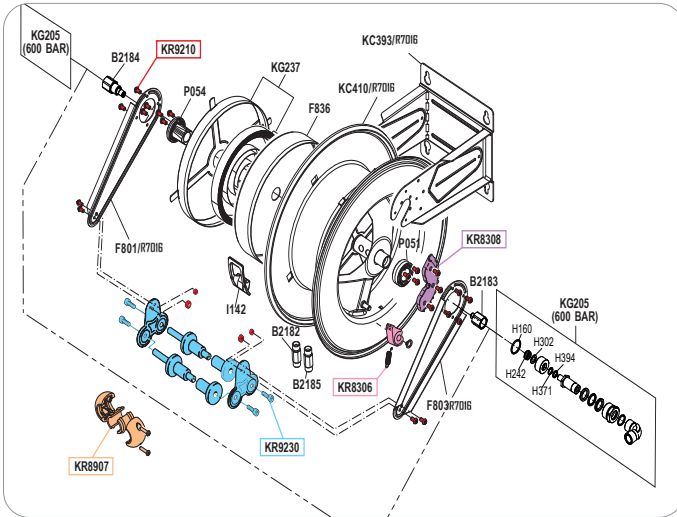

DE

Art.-Nr. 1.610.5000

- OSM 610 DUO
- Stahl lackiert

GB

Item-No. 1.610.5000

- OSM 610 DUO
- Painted steel

Art.Nr. Item-No		Menge Qty
B2182	Adapter 3/8" BSP-R Right adaptor inox	1
B2183	Adapter Achse-Drehgelenk Rack side joint adaptor inox	1
B2184	Gelenkadapter Spring side joint adaptor	1
B2185	Adapter 3/8" BSP-R Inox adaptor	1
F801/R7016	Arm, Stahl lackiert Adjustable arm	1
F803/R7016	Arm, Stahl lackiert Adjustable arm	1
I142	Schlauchauslaufschutz Hose outlet protection	1
F836	Distanzblech Cover	1
KC393/R7016	Wandhalter Hosereel support	1
KC410/R7016	Schlauchtrommel Hosereel drum	1
KG205	Drehgelenk Hosereel joint	2
KG237	Zugfeder Cover spring group	1
P051	Laufbuchse Rack side bush	1
P054	Federmitnehmer Spring side bush	1

Ersatzteile, Set

spare parts, set

KR8306	Arretierzahn Detent	1
KR8308	Arretierverzahnung Rack kit	1
KR8907	Schlauchstopper Hose stop	1
KR9210	Schraubensatz Hosereel screws kit	1
KR9230	Schlauchstopper Hose stop	1